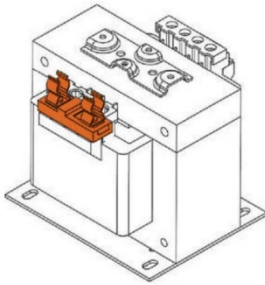

### OPTION 1 - Secondary Fuse Clip

#### Part Numbers:

- M23725 – fits 50 – 750 VA
- M24665 – fits 1 – 5 KVA