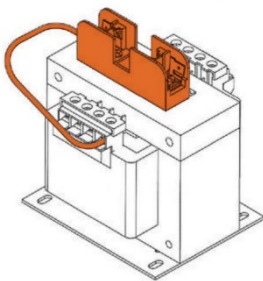

OPTION 2 - Secondary Fuse Block